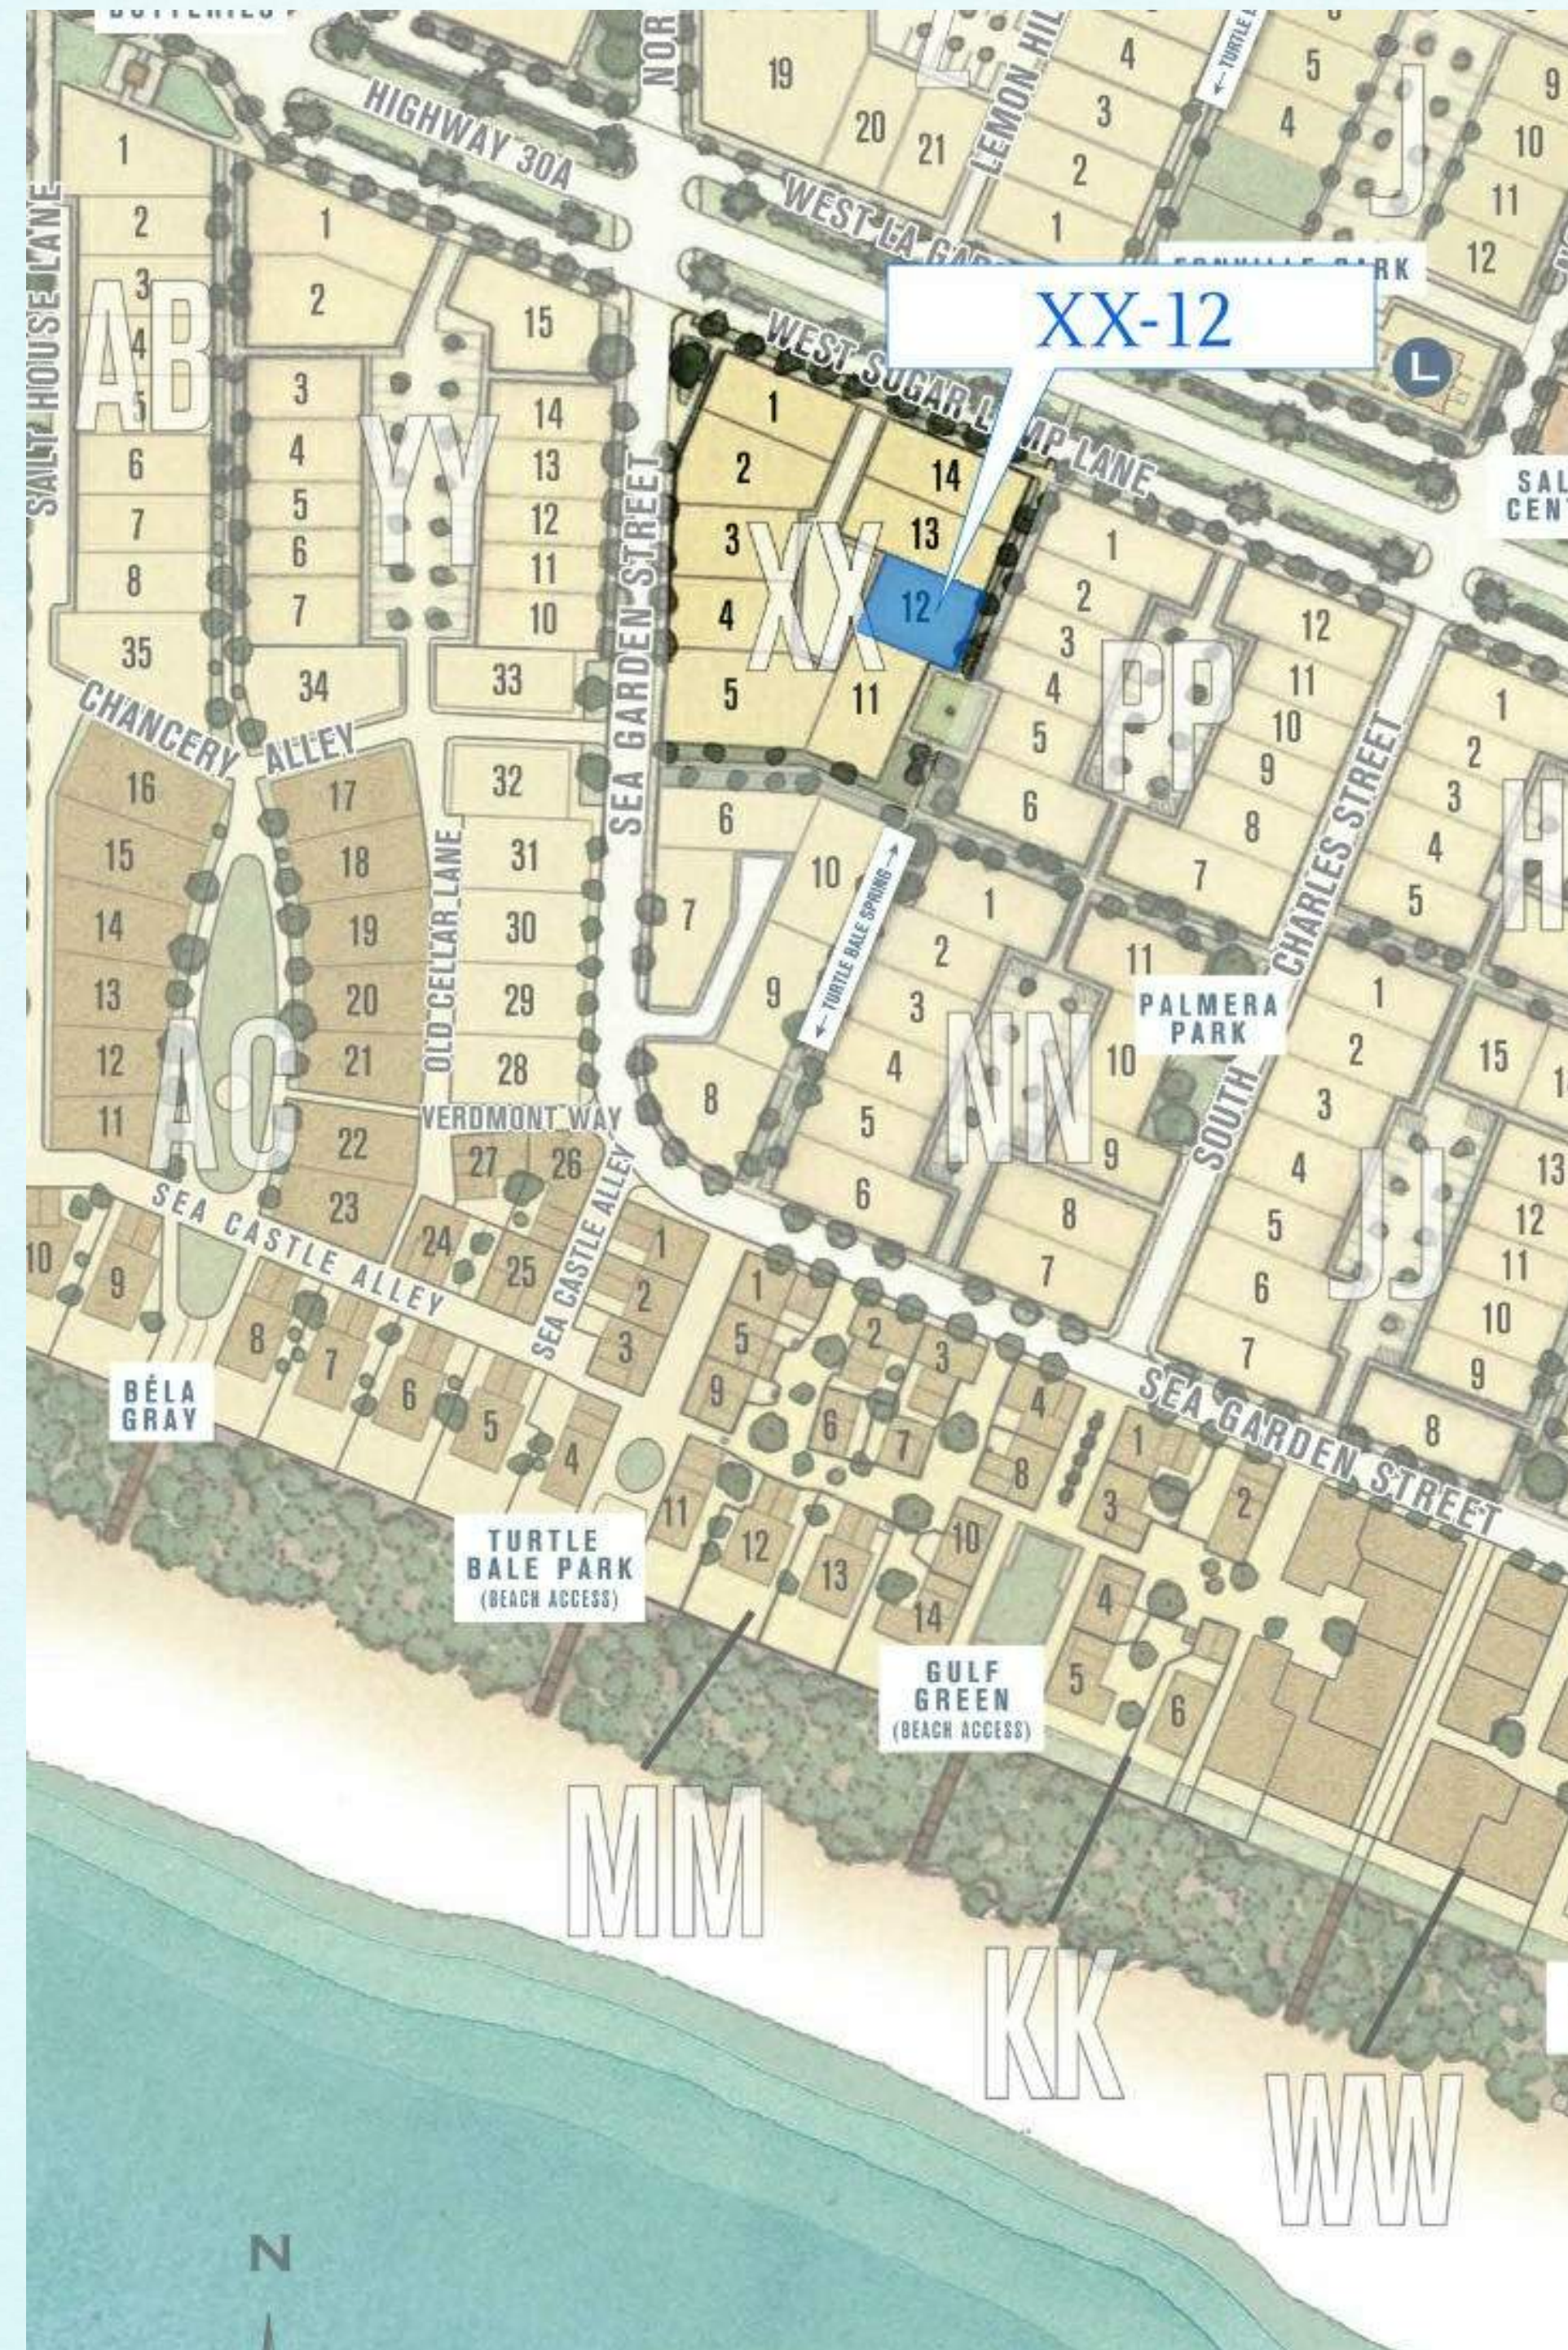

Location

Alys Beach XX-12