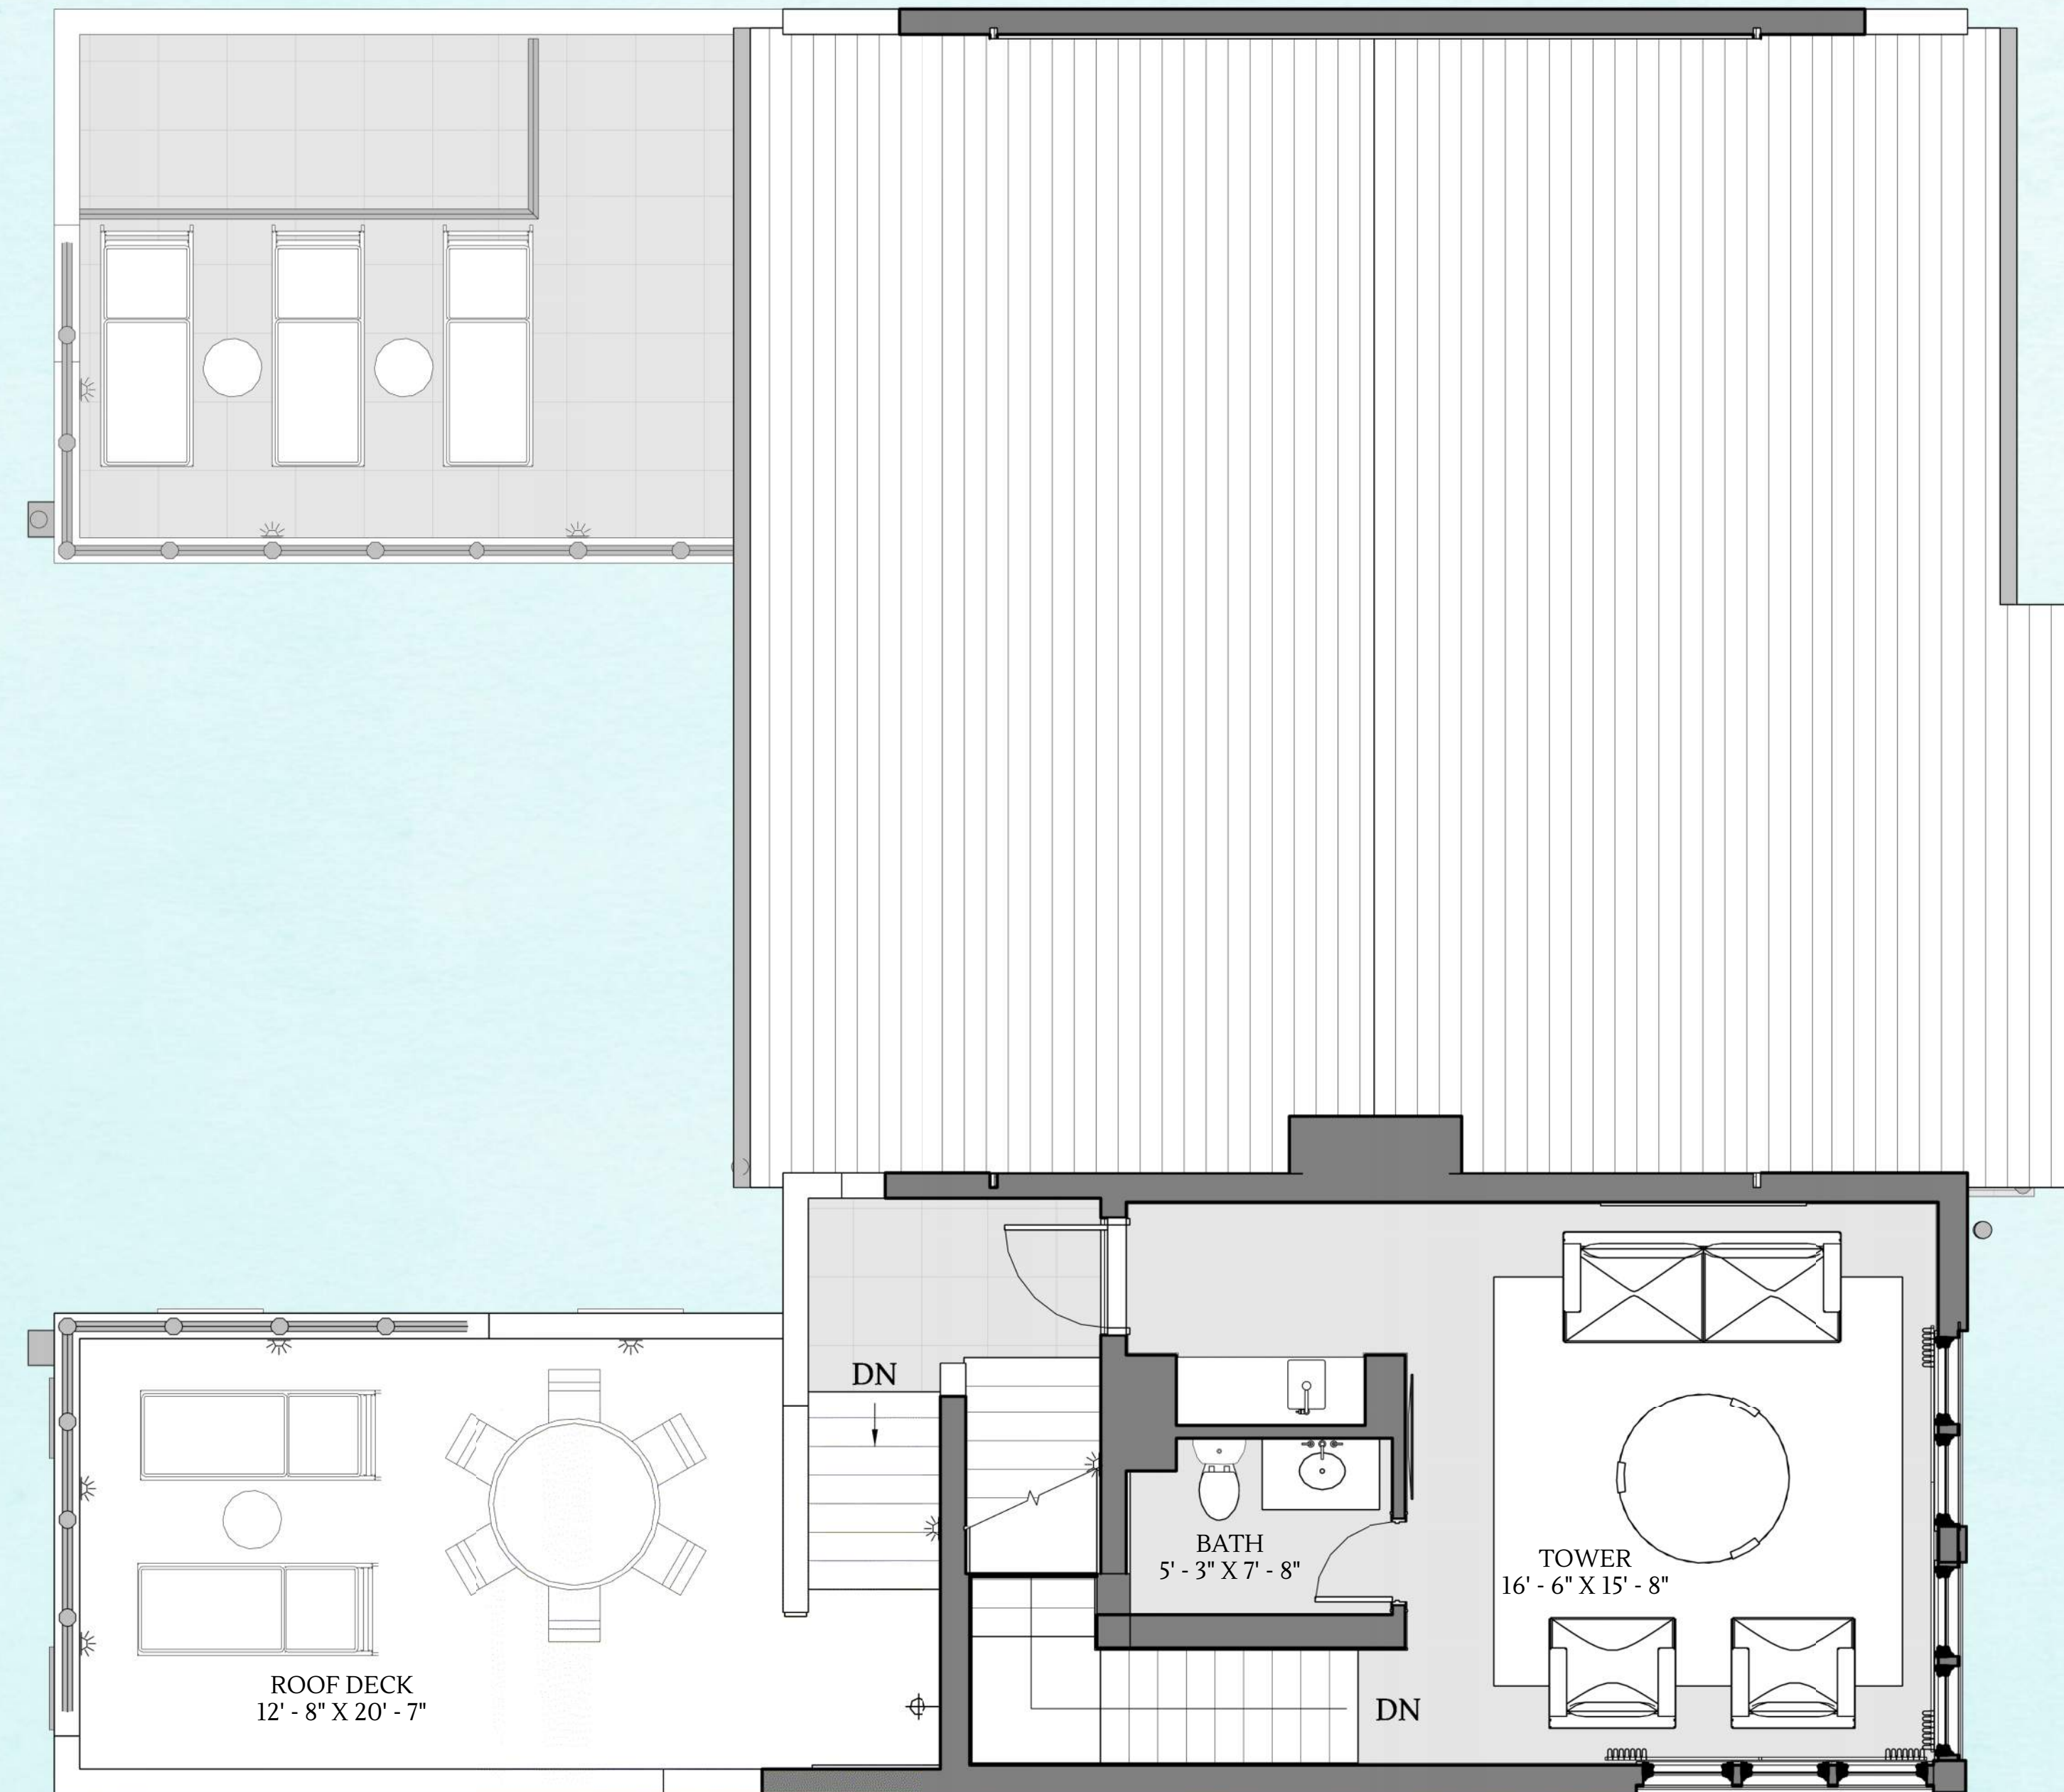

First Floor

First Floor Area	
Conditioned	1,693
Covered	323
Garage	369
Total Gross	2,3485

Second Floor

Second Floor Area

Conditioned	2,062
Covered	77
Uncovered Deck	344
Total Gross	2,483

Third Floor

Third Floor Area

Conditioned	452
Uncovered Deck	469
Total Gross	921

Tower

<u>Tower Area</u>	
Uncovered Deck	460
Total Gross	460

Elevations

TURTLE BALE PATH ELEVATION

FAIRWIND LANE ELEVATION

Building Sections

Alys Beach XX-12