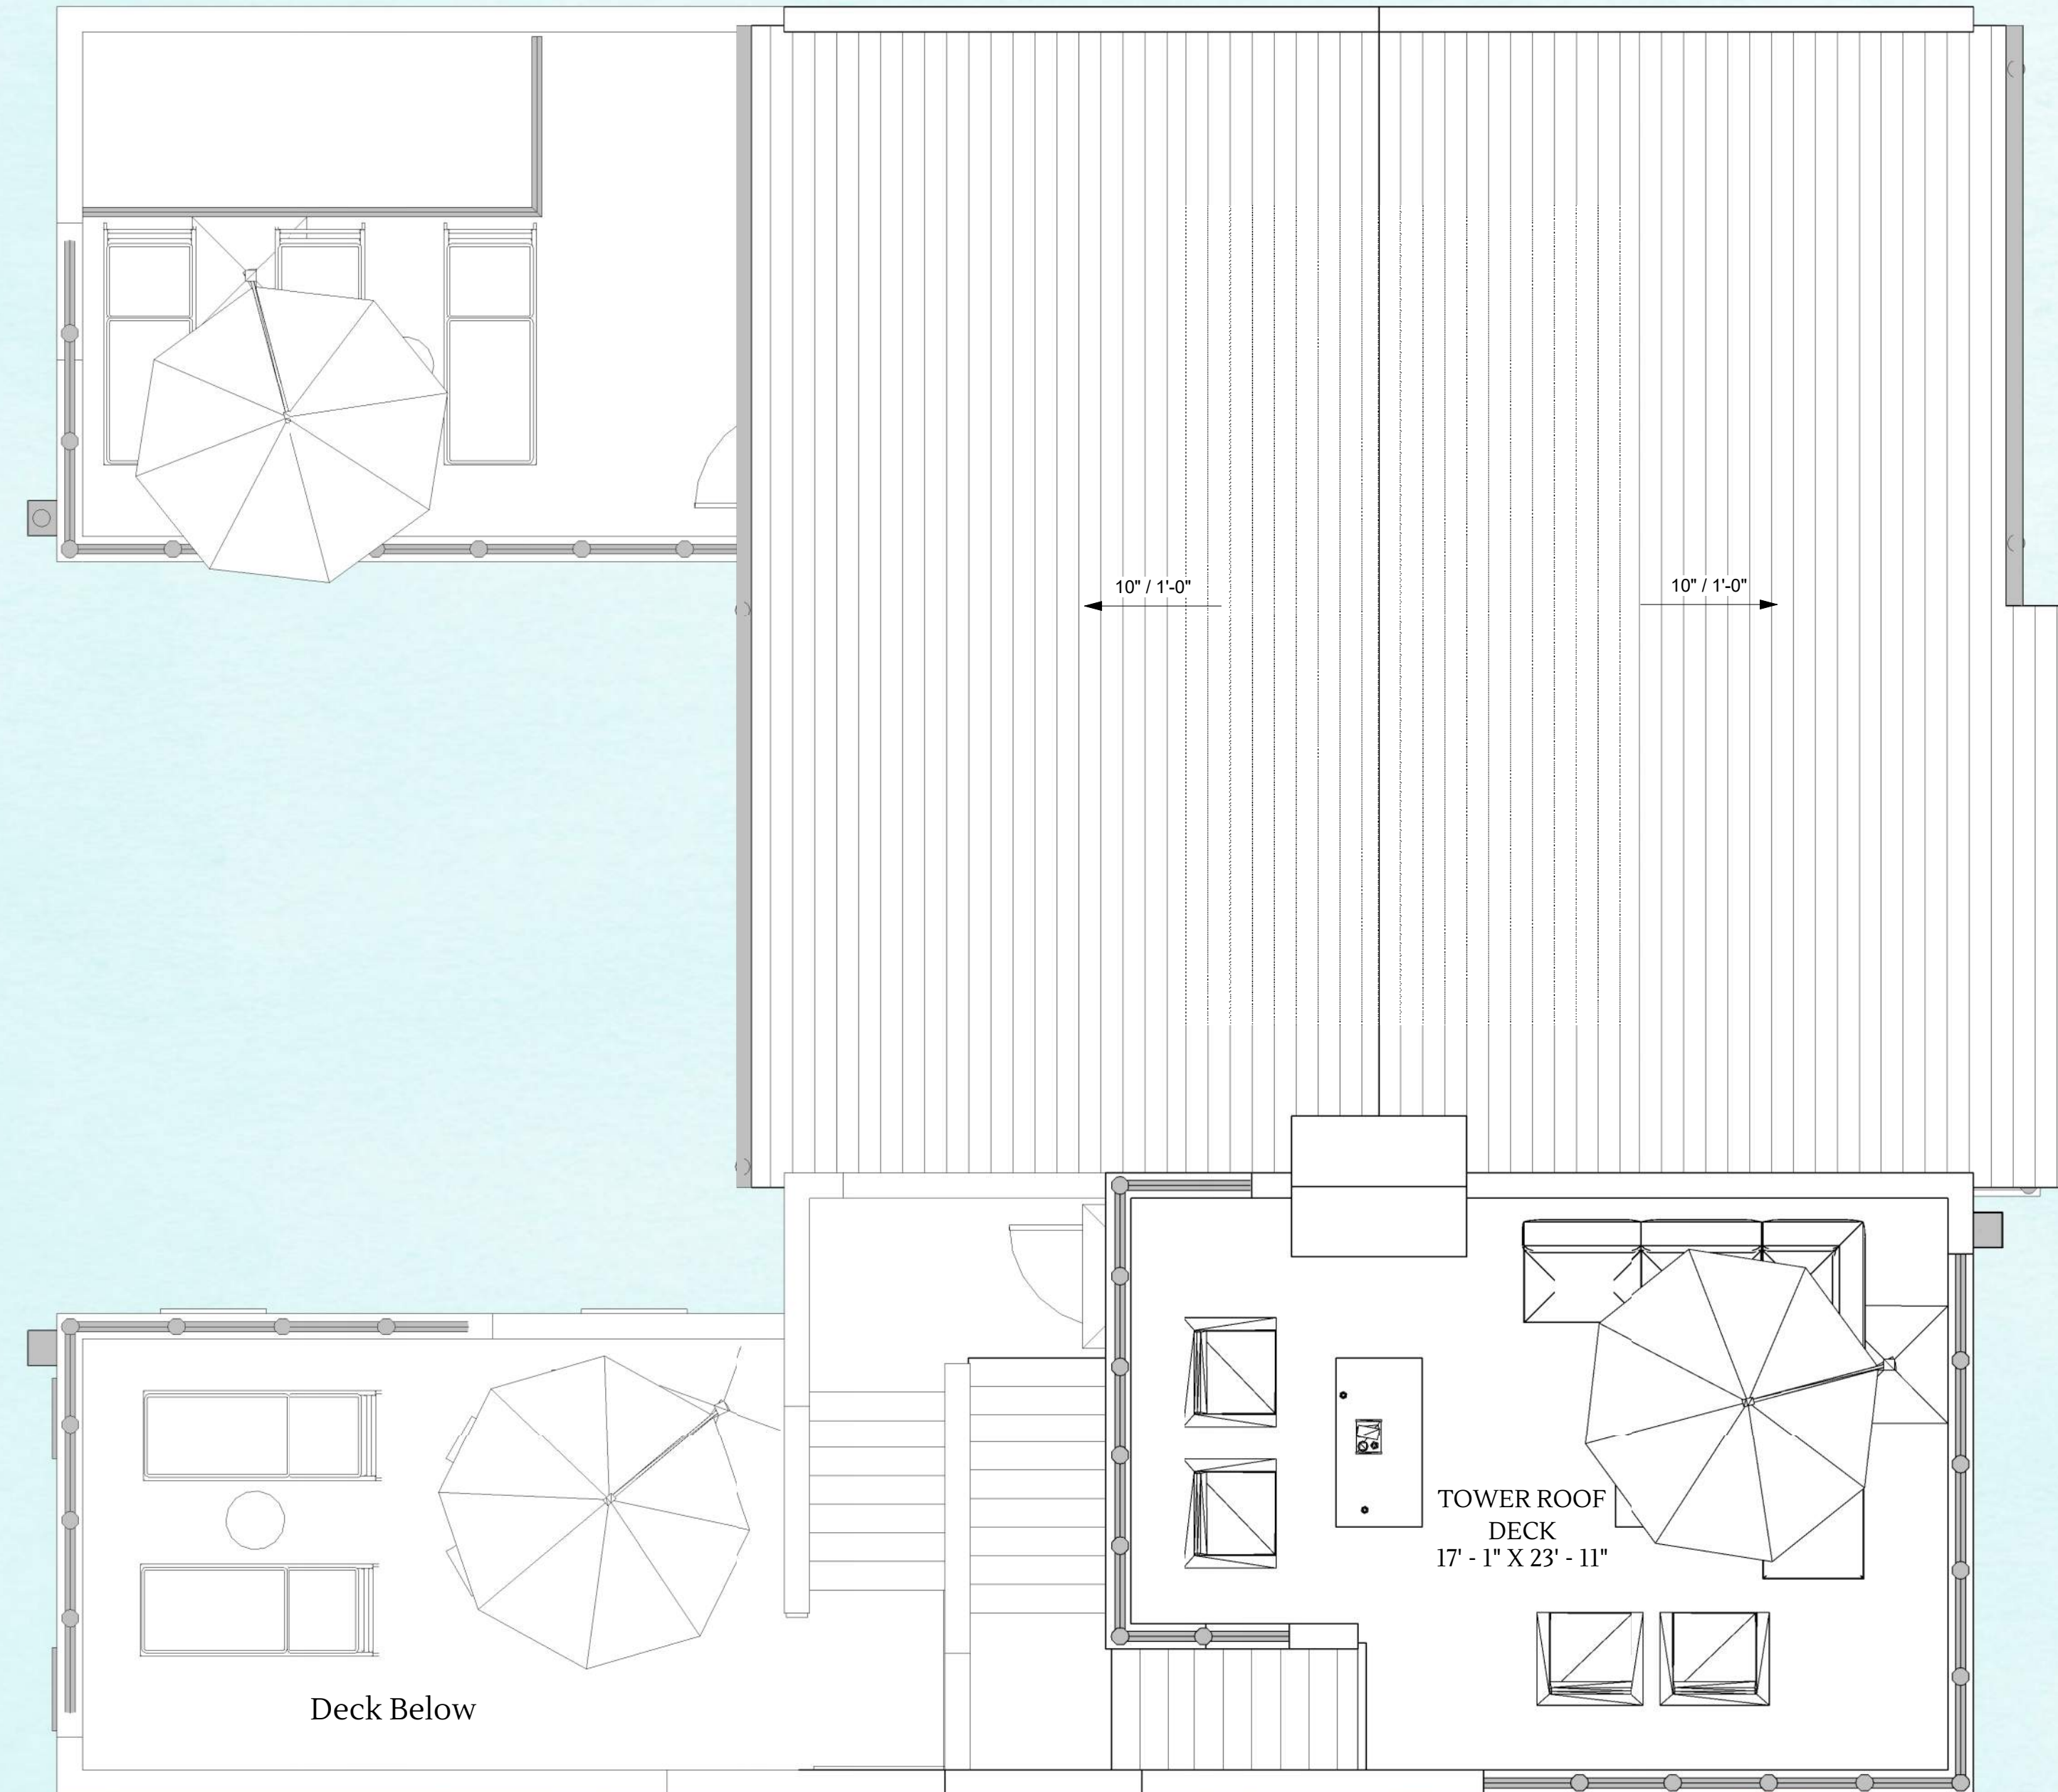

First Floor

First Floor Area	
Conditioned	1,693
Covered	323
Garage	369
Total Gross	2,3485

Second Floor

Second Floor Area

Conditioned	2,062
Covered	77
Uncovered Deck	344
Total Gross	2,483

Third Floor

Third Floor Area

Conditioned	452
Uncovered Deck	469
Total Gross	921

Tower

<u>Tower Area</u>	
Uncovered Deck	460
Total Gross	460

Elevations

TURTLE BALE PATH ELEVATION

FAIRWIND LANE ELEVATION

Building Sections

Alys Beach XX-12