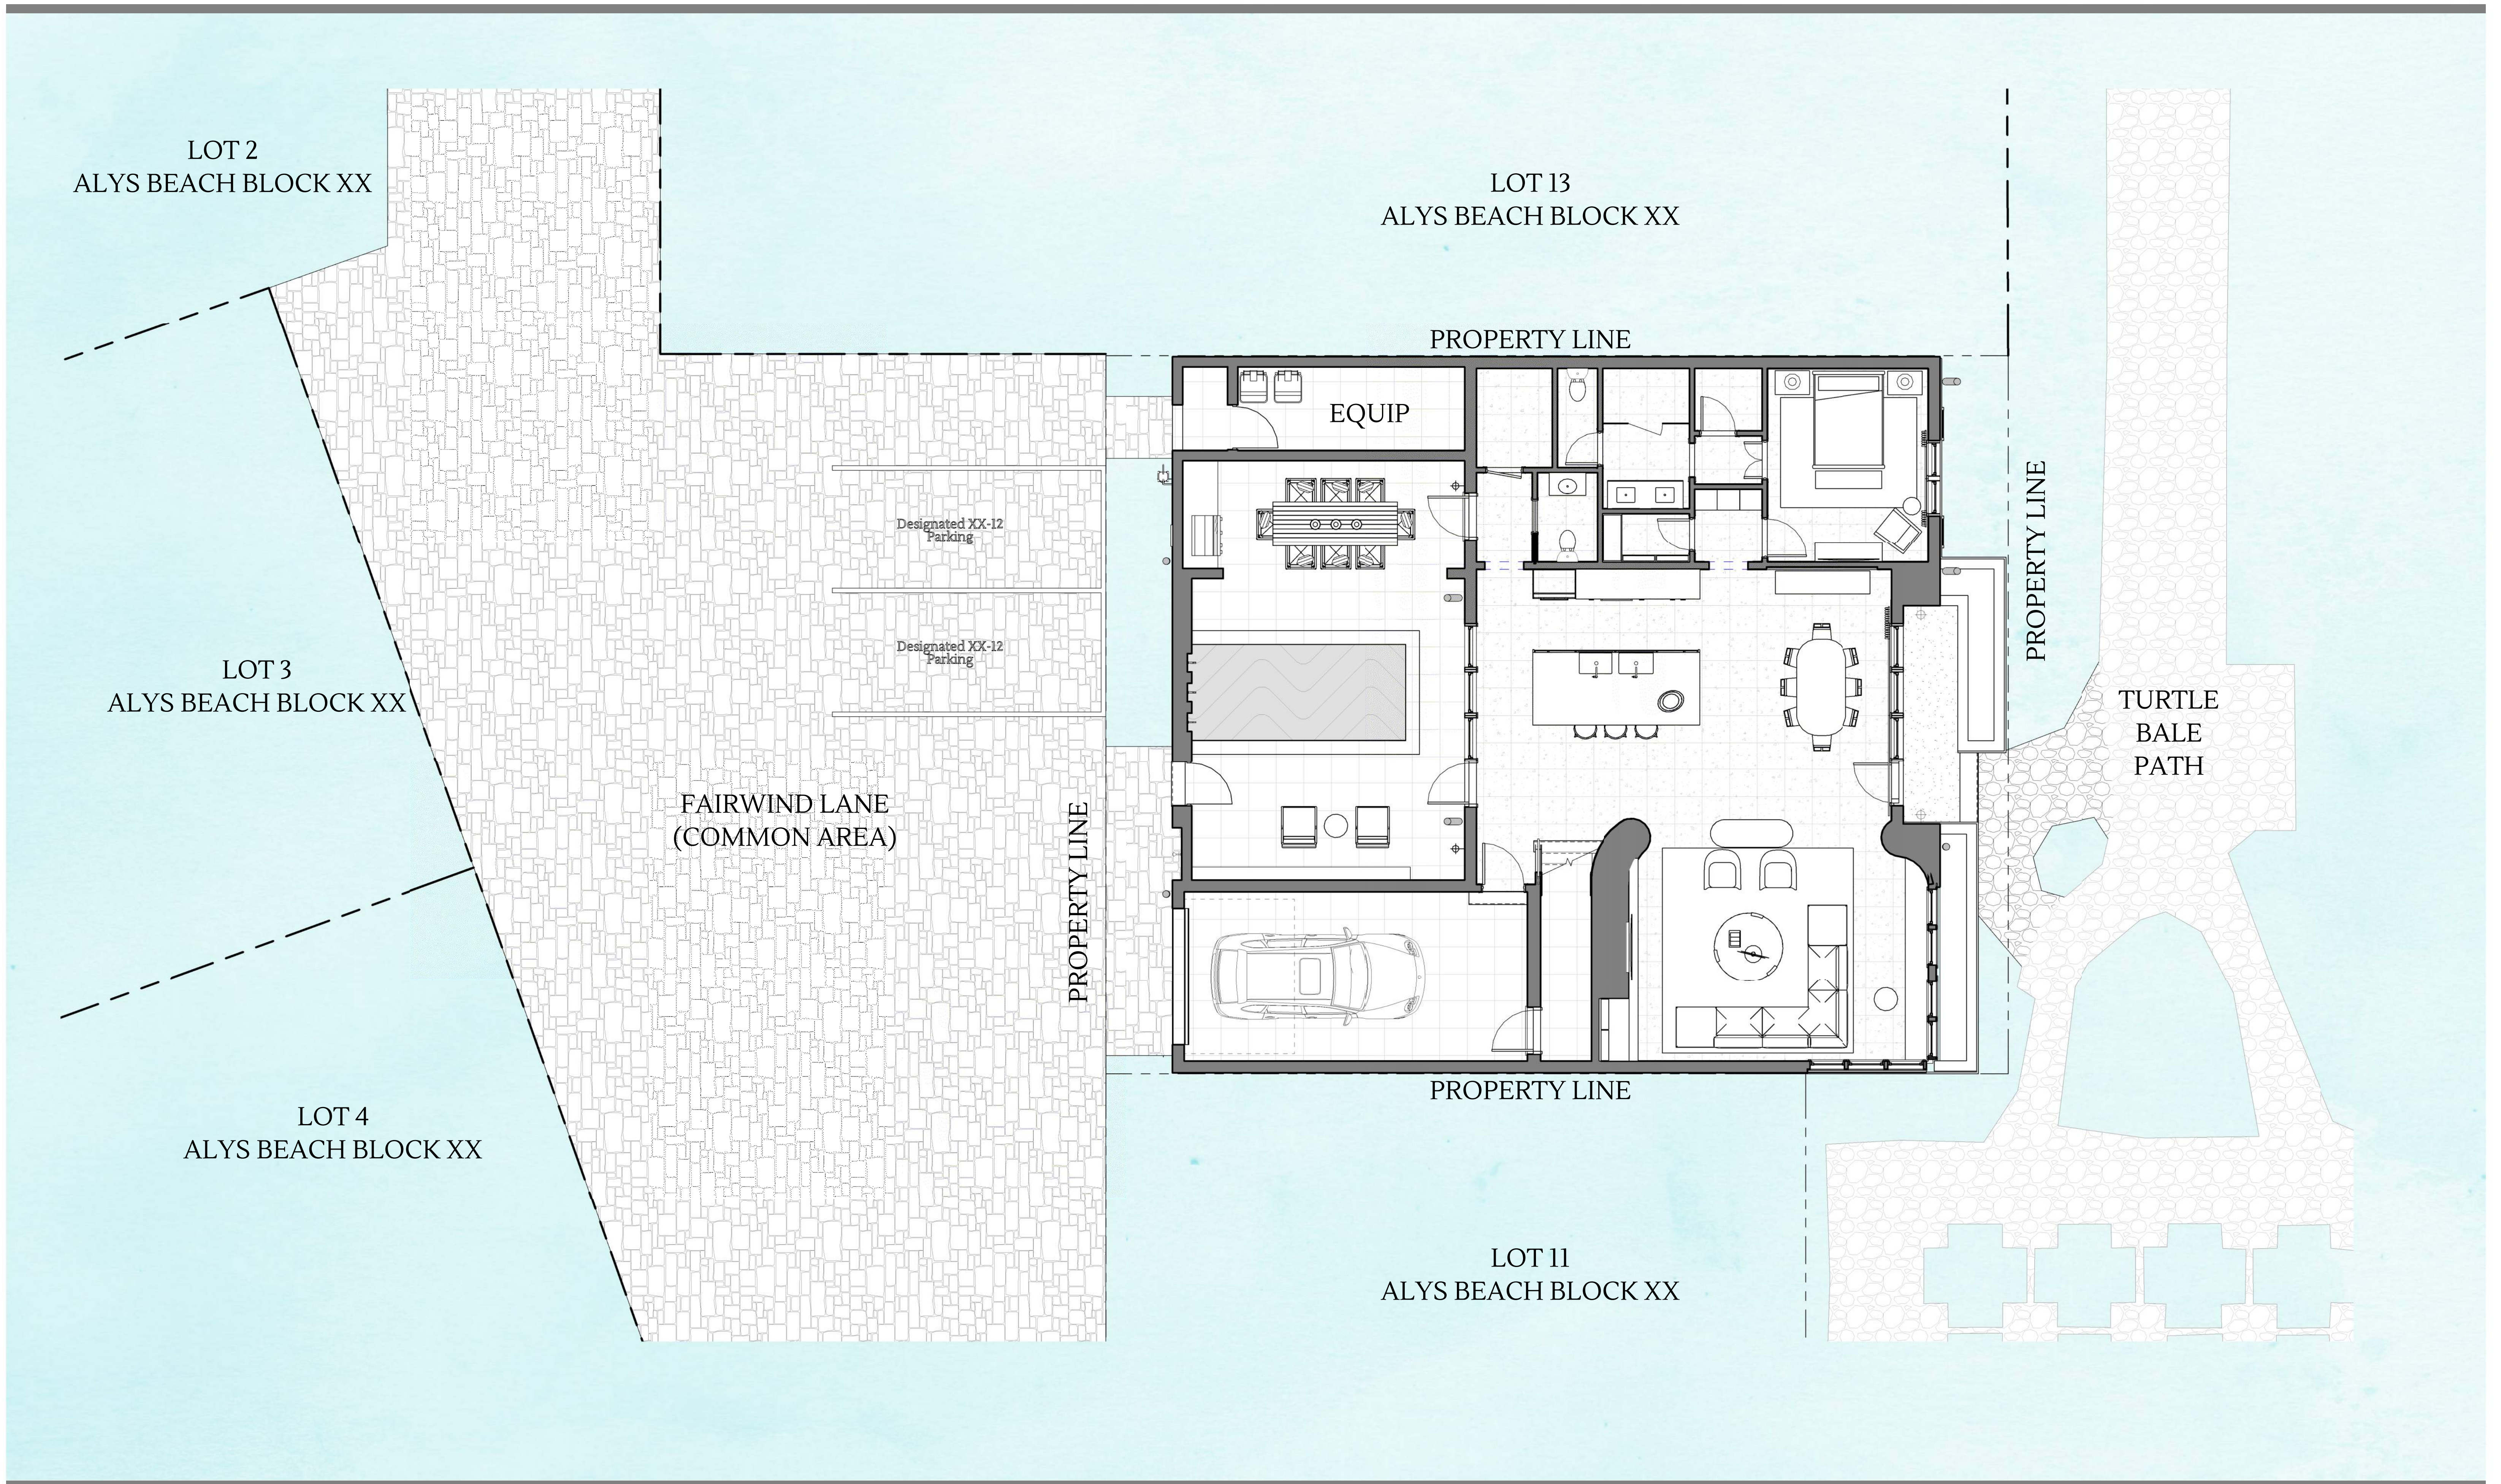

Site Plan

Alys Beach XX-12