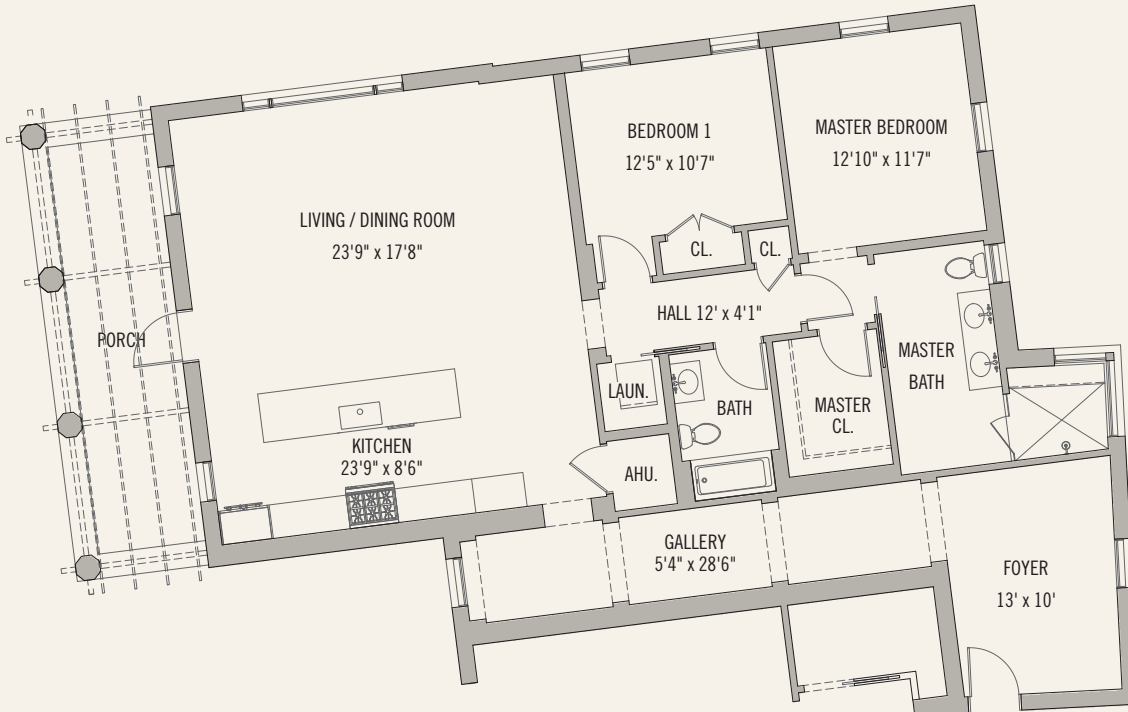

THE
DELLA
 A CONDOMINIUM

RESIDENCE 201

2 BEDROOMS
2 BATHS

Total Conditioned Area: 1,835 sq. ft.
 Total Unconditioned Area: 228 sq. ft.

SOUTH ELEVATION

NORTH ELEVATION

The design and construction of The Della, a Condominium at Alys Beach, are ongoing processes. The master plan, floor plans, features, and prices may change without notice in accordance with the condominium documents. Illustrations are artist's depictions only and may differ from completed improvements. Room dimensions and square footages are approximate. This is not an offer to sell real property. (For that, please visit our local sales office.) Void where prohibited by law. Equal Housing Opportunity. No Federal Agency has judged the merits or value, if any, of this property. Alys Beach is a trademark of EBSCO Industries, Inc. © 2021