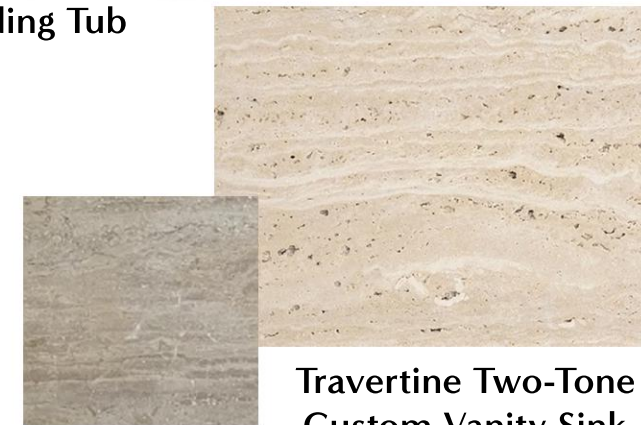

Wall Mounted Faucet
(Finish: Polished Nickel)

Toto Typ. Toilet

Master Bath 2 - Level 3

Venetian Plaster Walls Throughout

Toto Typ. Toilet

Polished Nickel Plumbing Fixtures & Accessories

Vanity Hardware

Shower Walls Mosaic Tile

Shower Shelves

Vanity - Concept Photo

Tub Filler

Freestanding Tub

Travertine Two-Tone Custom Vanity Sink

Bianco Dolomiti Shower Floor & Main Flooring 12 x 24

Courtyard Specs

Stone & Pebbles