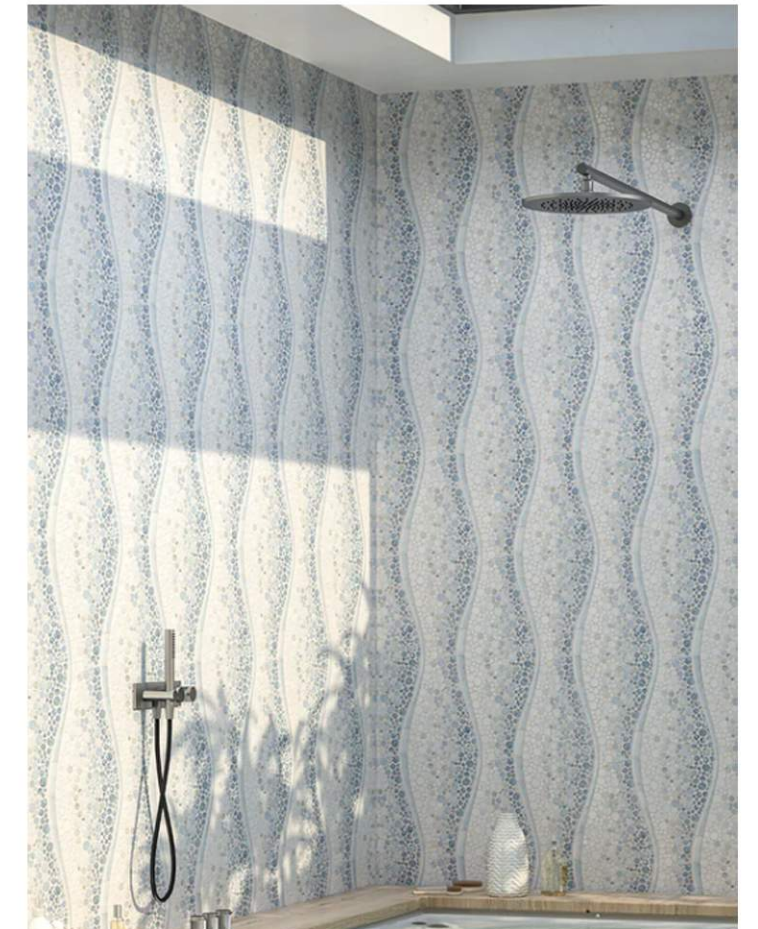

Shower Walls w/ Accent Tile