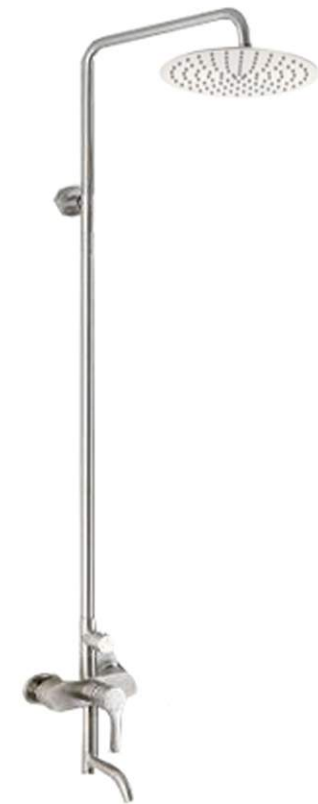

Outdoor Shower Unit
w/ Toe Wash