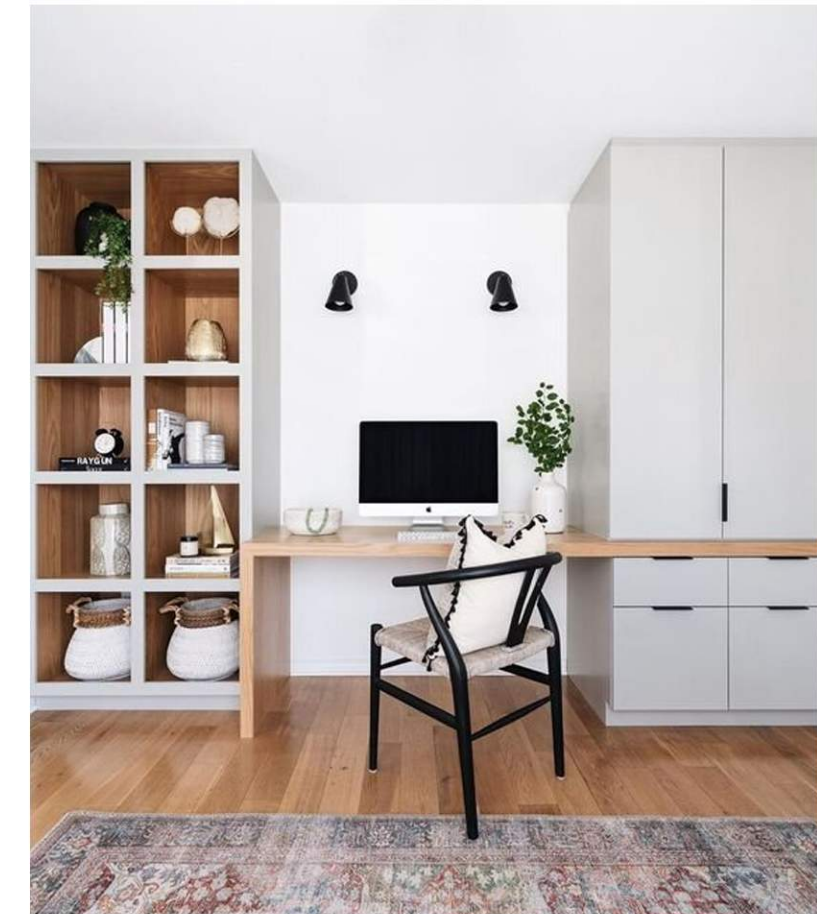

Painted Bookcase Frame & Plank Interior -
Concept Photo