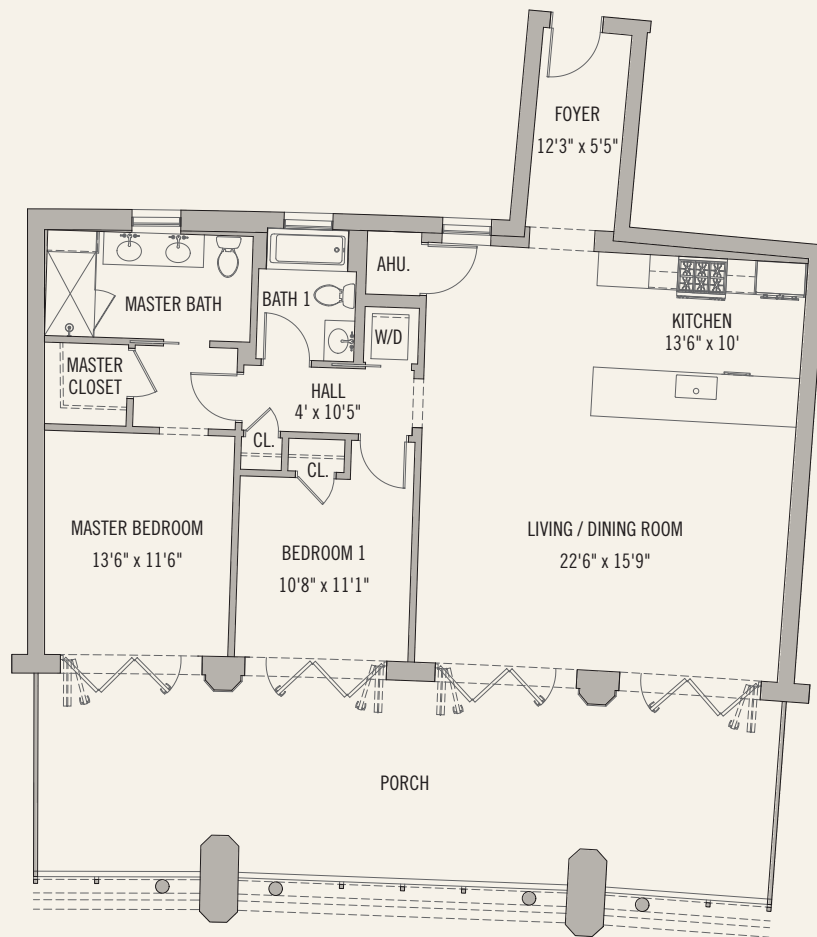

THE
DELLA
A CONDOMINIUM

RESIDENCE 403

2 BEDROOMS
2 BATHS

Total Conditioned Area: 1,411 sq. ft.
Total Unconditioned Area: 579 sq. ft.

SOUTH ELEVATION

NORTH ELEVATION

The design and construction of The Della, a Condominium at Alys Beach, are ongoing processes. The master plan, floor plans, features, and prices may change without notice in accordance with the condominium documents. Illustrations are artist's depictions only and may differ from completed improvements. Room dimensions and square footages are approximate. This is not an offer to sell real property. (For that, please visit our local sales office.) Void where prohibited by law. Equal Housing Opportunity. No Federal Agency has judged the merits or value, if any, of this property. Alys Beach is a trademark of EBSCO Industries, Inc. © 2021