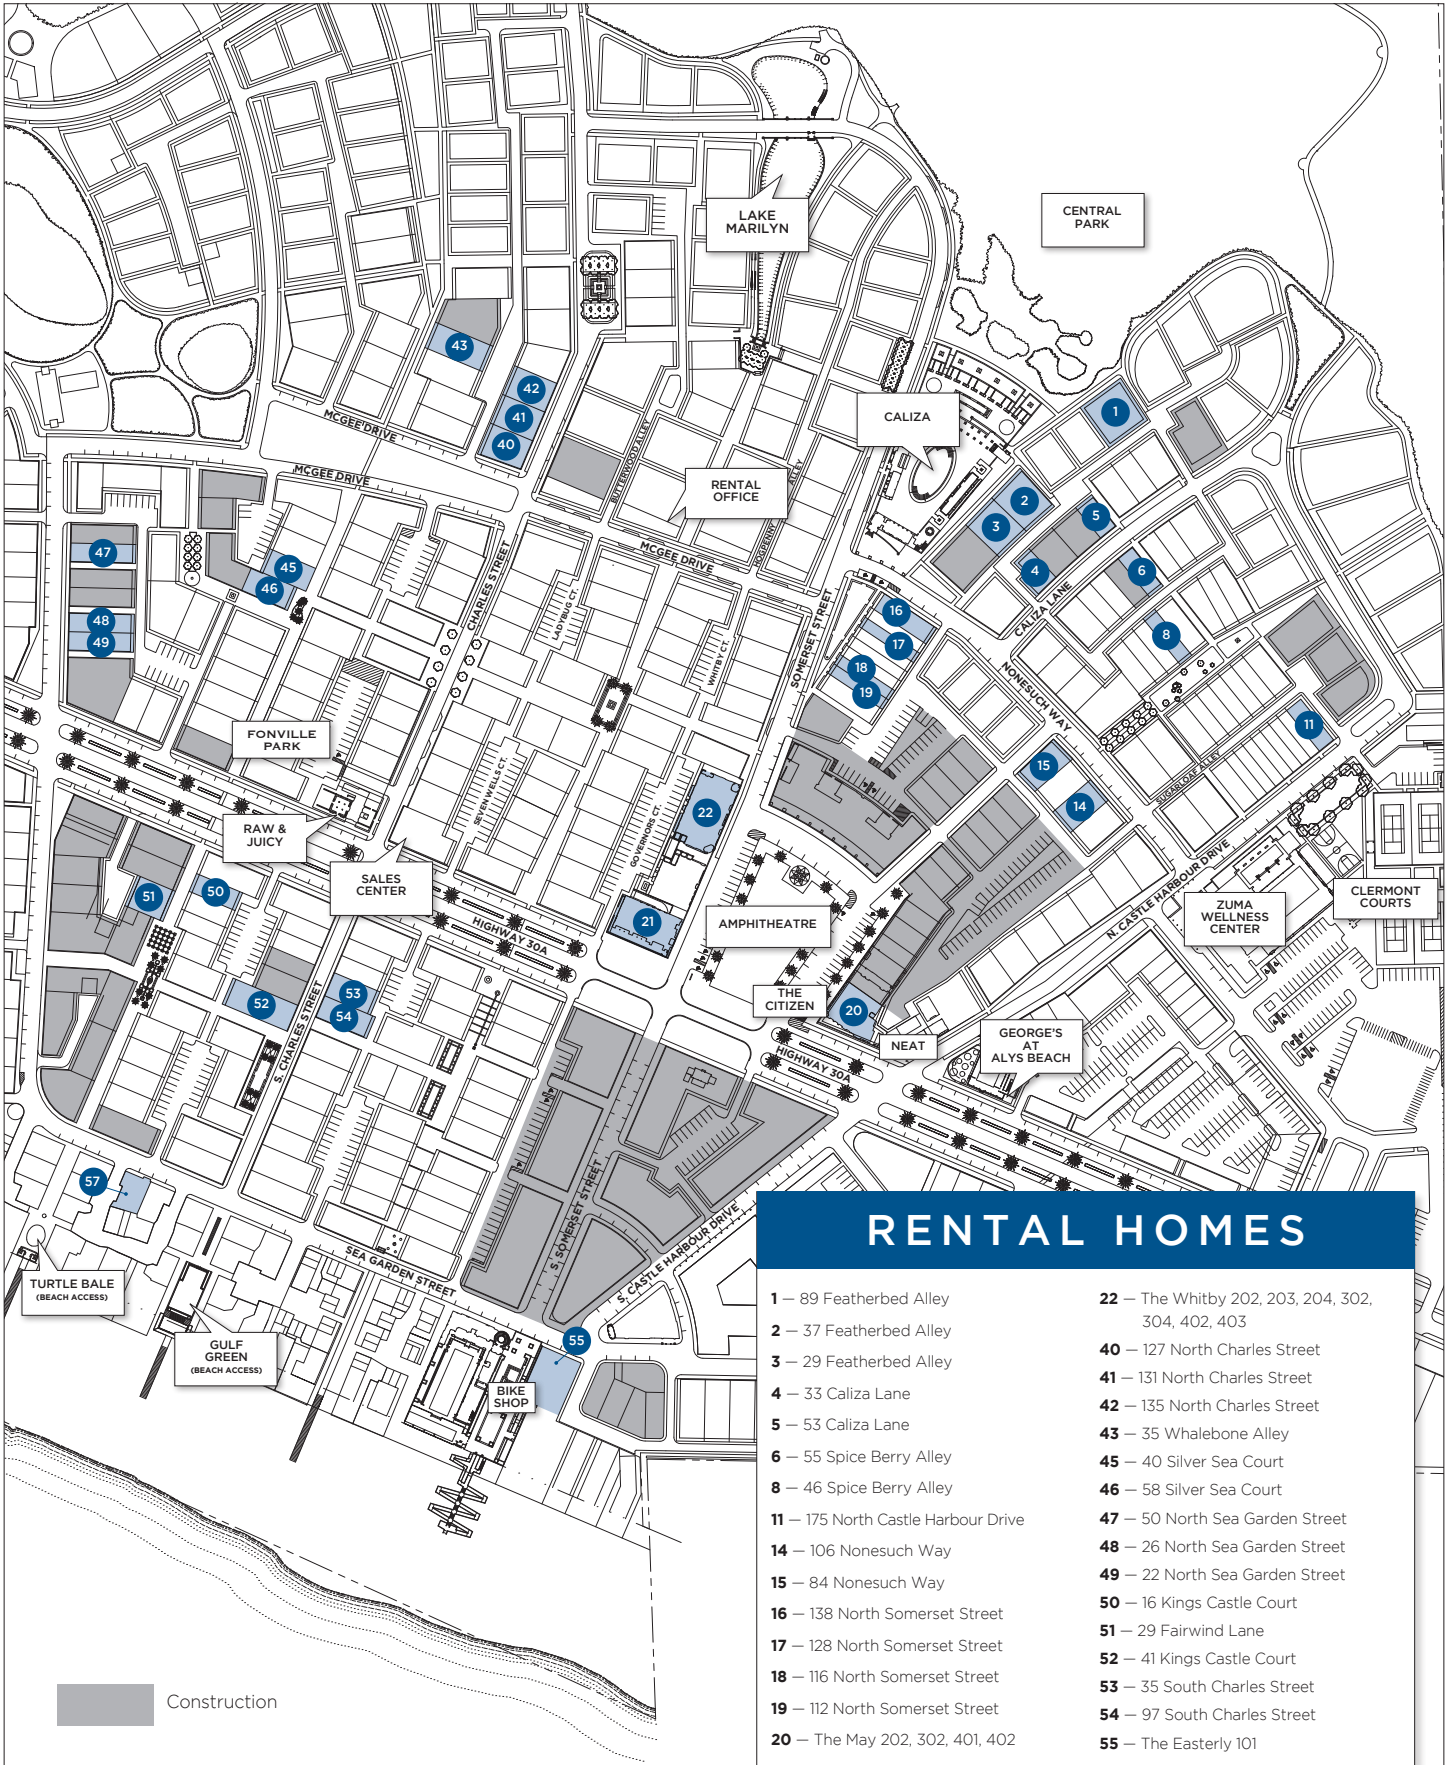

ALYS

BEACH

VACATION RENTALS • 850.213.5555

RENTAL HOMES

- 1 — 89 Featherbed Alley
- 2 — 37 Featherbed Alley
- 3 — 29 Featherbed Alley
- 4 — 33 Caliza Lane
- 5 — 53 Caliza Lane
- 6 — 55 Spice Berry Alley
- 8 — 46 Spice Berry Alley
- 11 — 175 North Castle Harbour Drive
- 14 — 106 Nonesuch Way
- 15 — 84 Nonesuch Way
- 16 — 138 North Somerset Street
- 17 — 128 North Somerset Street
- 18 — 116 North Somerset Street
- 19 — 112 North Somerset Street
- 20 — The May 202, 302, 401, 402
- 21 — The Lucian 201, 302, 303, 402
- 22 — The Whitby 202, 203, 204, 302, 304, 402, 403
- 40 — 127 North Charles Street
- 41 — 131 North Charles Street
- 42 — 135 North Charles Street
- 43 — 35 Whalebone Alley
- 45 — 40 Silver Sea Court
- 46 — 58 Silver Sea Court
- 47 — 50 North Sea Garden Street
- 48 — 26 North Sea Garden Street
- 49 — 22 North Sea Garden Street
- 50 — 16 Kings Castle Court
- 51 — 29 Fairwind Lane
- 52 — 41 Kings Castle Court
- 53 — 35 South Charles Street
- 54 — 97 South Charles Street
- 55 — The Easterly 101
- 57 — 13 Sea Venture Alley