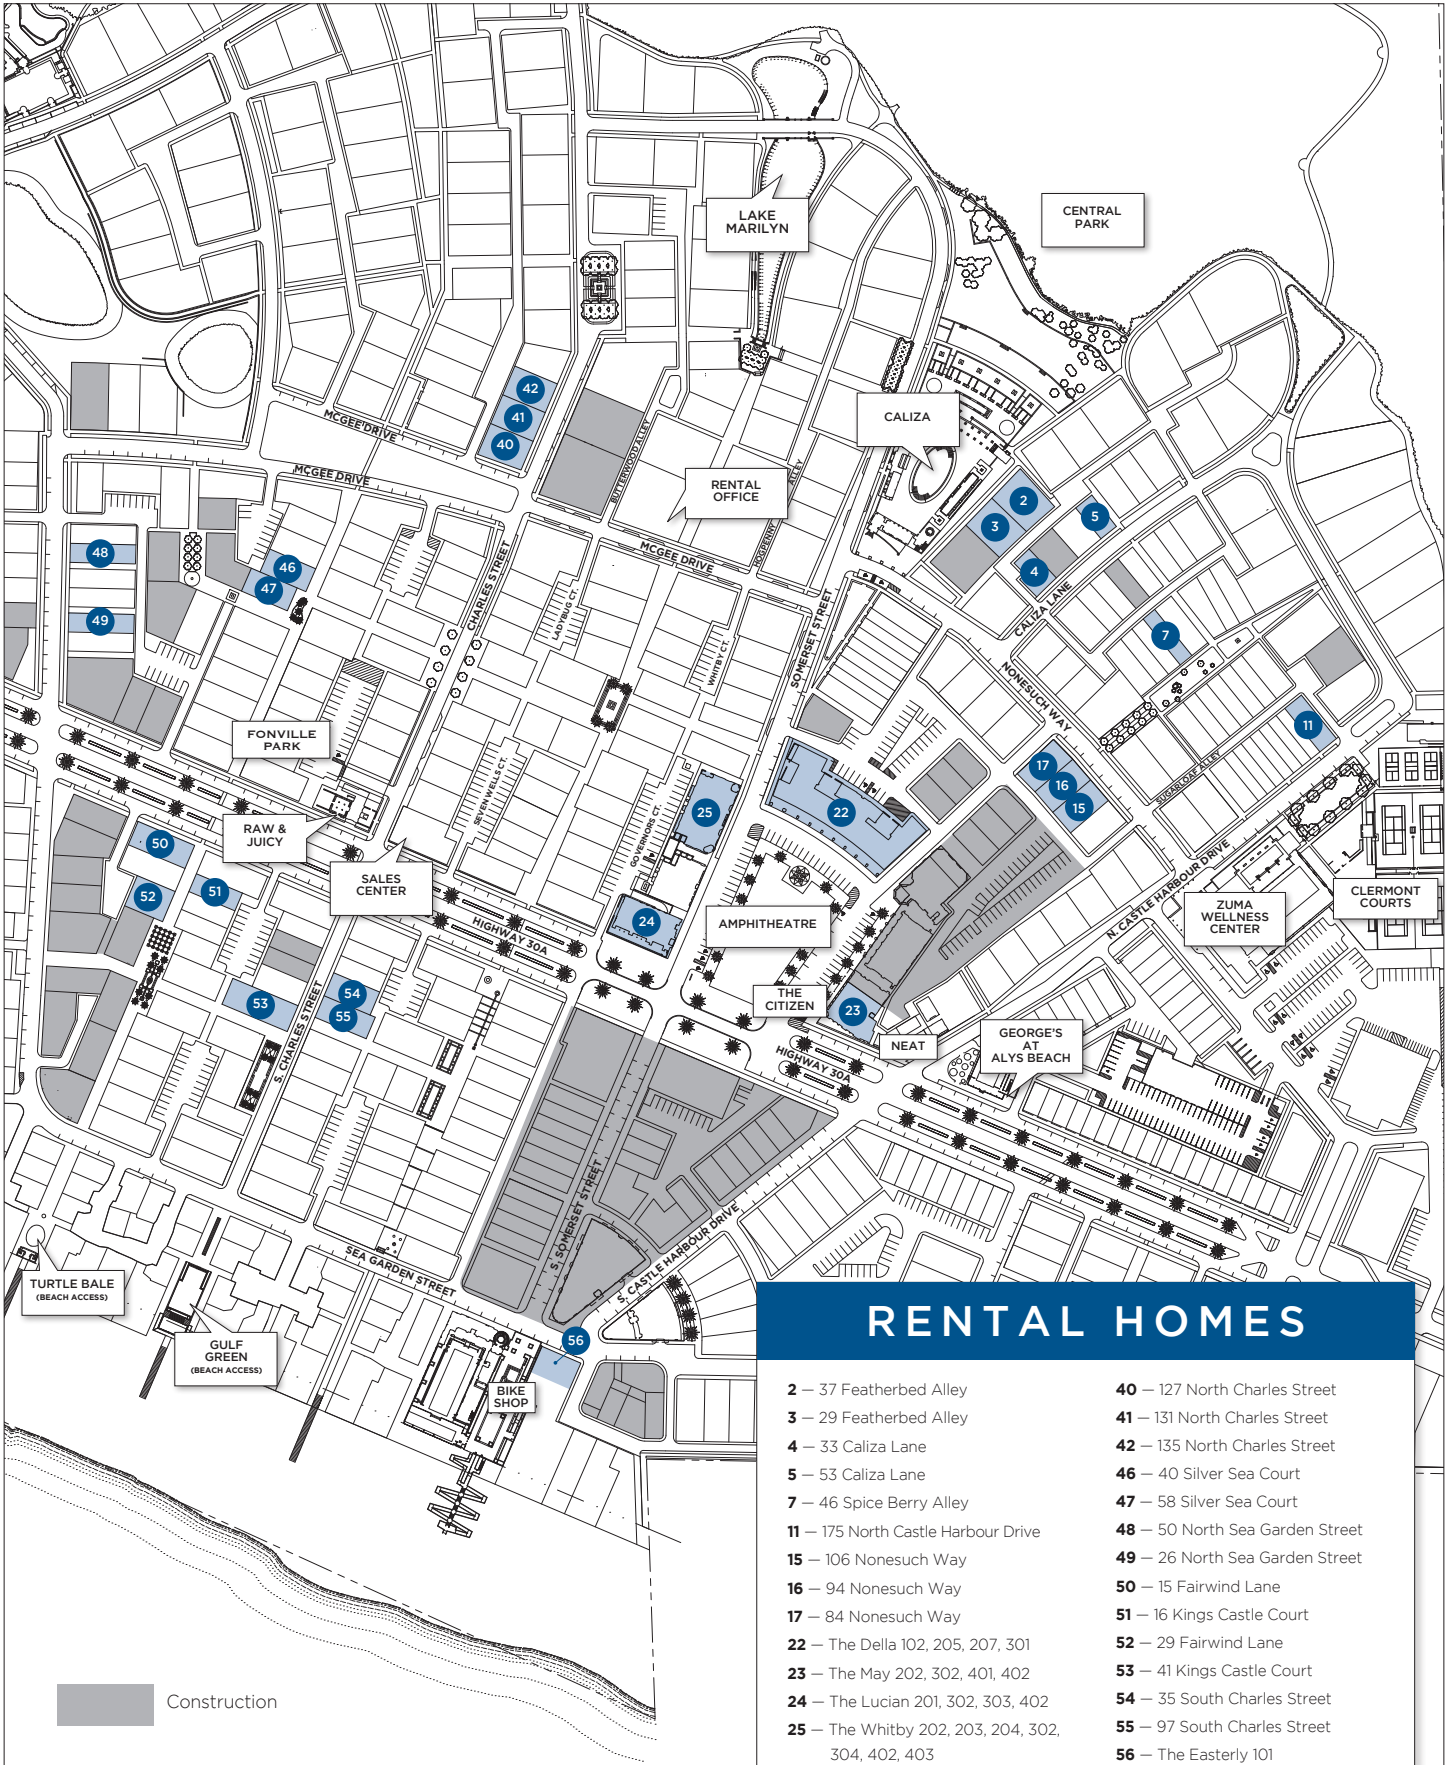

ALYS BEACH

VACATION RENTALS • 850.213.5555

RENTAL HOMES

- | | |
|---|---------------------------------|
| 2 – 37 Featherbed Alley | 40 – 127 North Charles Street |
| 3 – 29 Featherbed Alley | 41 – 131 North Charles Street |
| 4 – 33 Caliza Lane | 42 – 135 North Charles Street |
| 5 – 53 Caliza Lane | 46 – 40 Silver Sea Court |
| 7 – 46 Spice Berry Alley | 47 – 58 Silver Sea Court |
| 11 – 175 North Castle Harbour Drive | 48 – 50 North Sea Garden Street |
| 15 – 106 Nonesuch Way | 49 – 26 North Sea Garden Street |
| 16 – 94 Nonesuch Way | 50 – 15 Fairwind Lane |
| 17 – 84 Nonesuch Way | 51 – 16 Kings Castle Court |
| 22 – The Della 102, 205, 207, 301 | 52 – 29 Fairwind Lane |
| 23 – The May 202, 302, 401, 402 | 53 – 41 Kings Castle Court |
| 24 – The Lucian 201, 302, 303, 402 | 54 – 35 South Charles Street |
| 25 – The Whitby 202, 203, 204, 302, 304, 402, 403 | 55 – 97 South Charles Street |
| | 56 – The Easterly 101 |