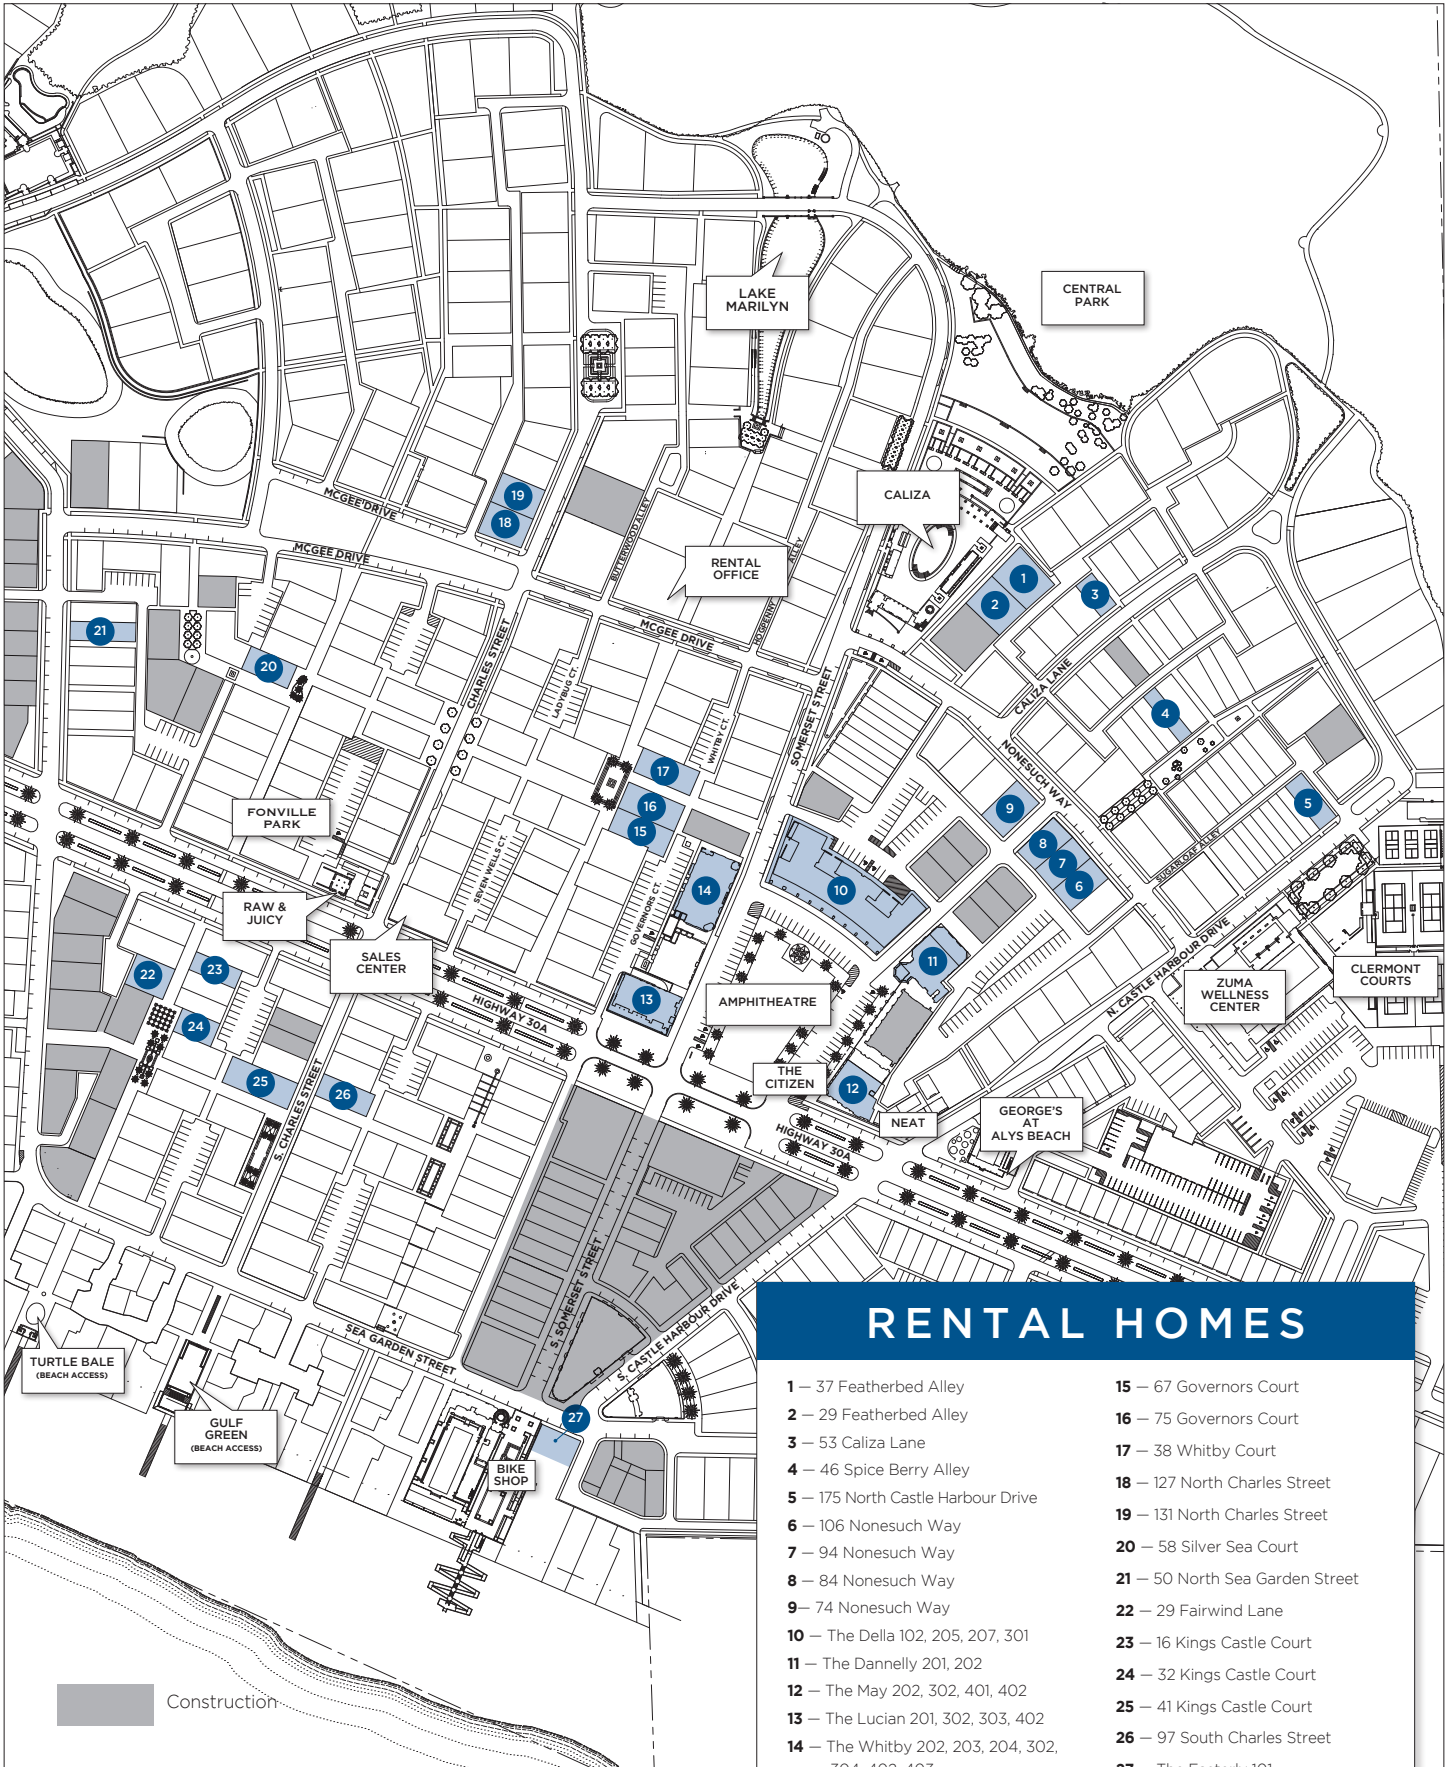

ALYS BEACH

VACATION RENTALS • 850.213.5555

RENTAL HOMES

- 1 – 37 Featherbed Alley
- 2 – 29 Featherbed Alley
- 3 – 53 Caliza Lane
- 4 – 46 Spice Berry Alley
- 5 – 175 North Castle Harbour Drive
- 6 – 106 Nonesuch Way
- 7 – 94 Nonesuch Way
- 8 – 84 Nonesuch Way
- 9 – 74 Nonesuch Way
- 10 – The Della 102, 205, 207, 301
- 11 – The Dannelly 201, 202
- 12 – The May 202, 302, 401, 402
- 13 – The Lucian 201, 302, 303, 402
- 14 – The Whitby 202, 203, 204, 302, 304, 402, 403
- 15 – 67 Governors Court
- 16 – 75 Governors Court
- 17 – 38 Whitby Court
- 18 – 127 North Charles Street
- 19 – 131 North Charles Street
- 20 – 58 Silver Sea Court
- 21 – 50 North Sea Garden Street
- 22 – 29 Fairwind Lane
- 23 – 16 Kings Castle Court
- 24 – 32 Kings Castle Court
- 25 – 41 Kings Castle Court
- 26 – 97 South Charles Street
- 27 – The Easterly 101